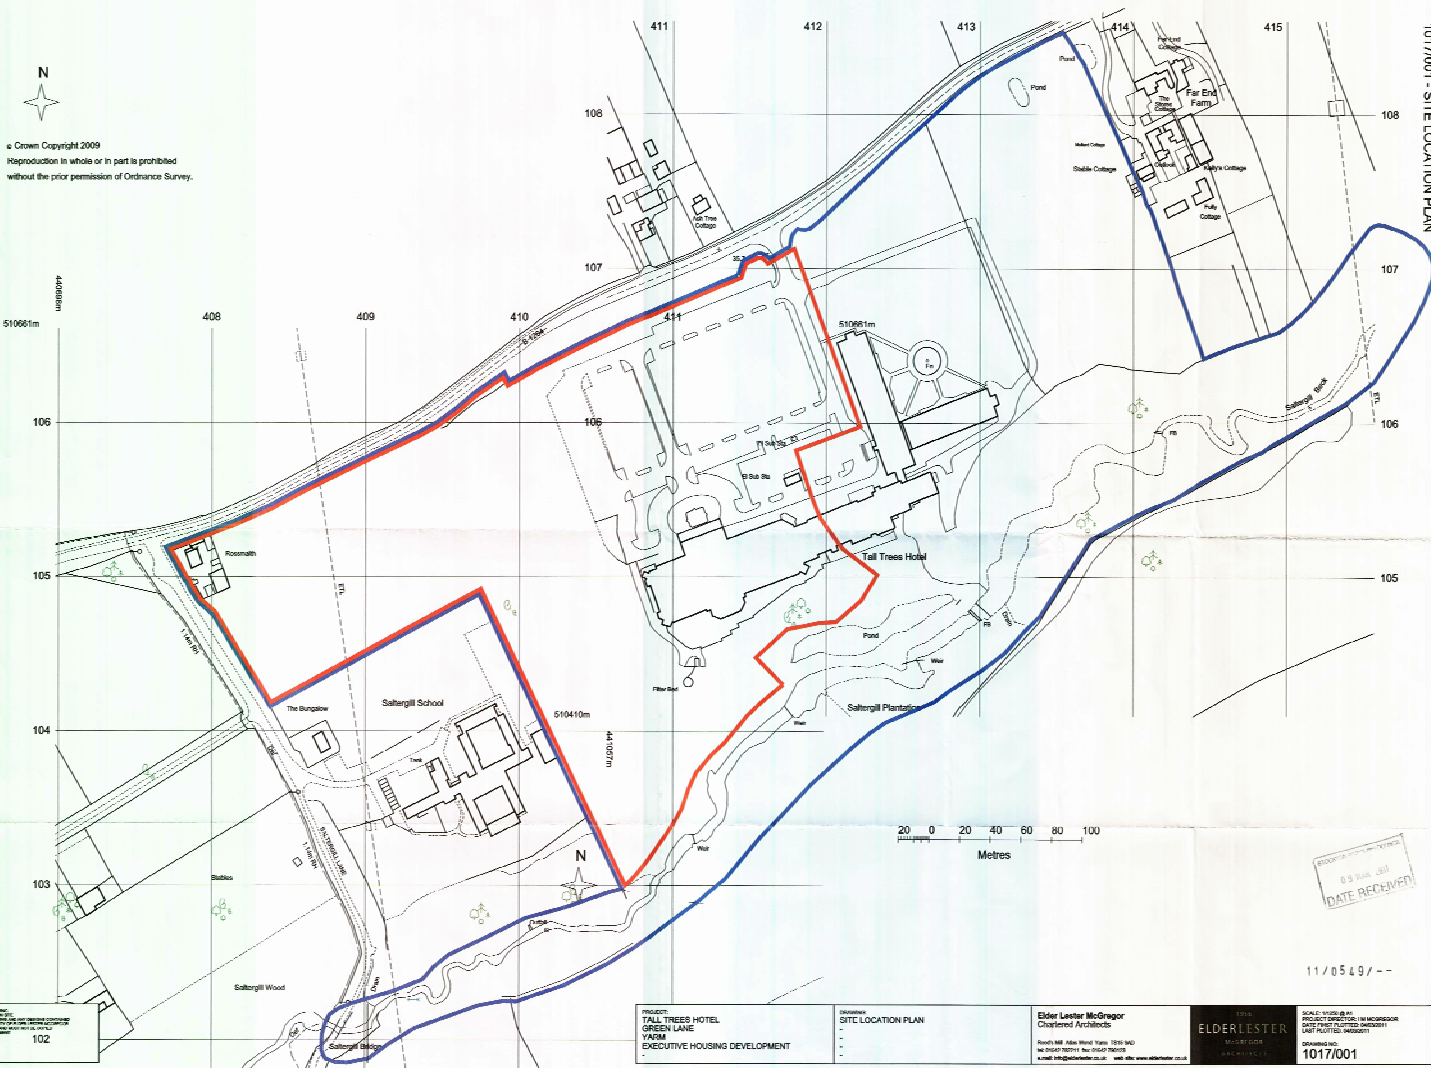

© Crown Copyright 2009
Reproduction in whole or in part is prohibited
without the prior permission of Ordnance Survey.

102

PROJECT:
TALL TREES HOTEL
GREEN LANE
FARM
EXECUTIVE HOUSING DEVELOPMENT

DRAWING:
SITE LOCATION PLAN

100%
ELDERLESTER
ARCHITECTS
SPECIALISTS IN ARCHITECTURAL SERVICES
DATE RECEIVED: 11/05/09
1017/001

DATE RECEIVED

11/05/09/--